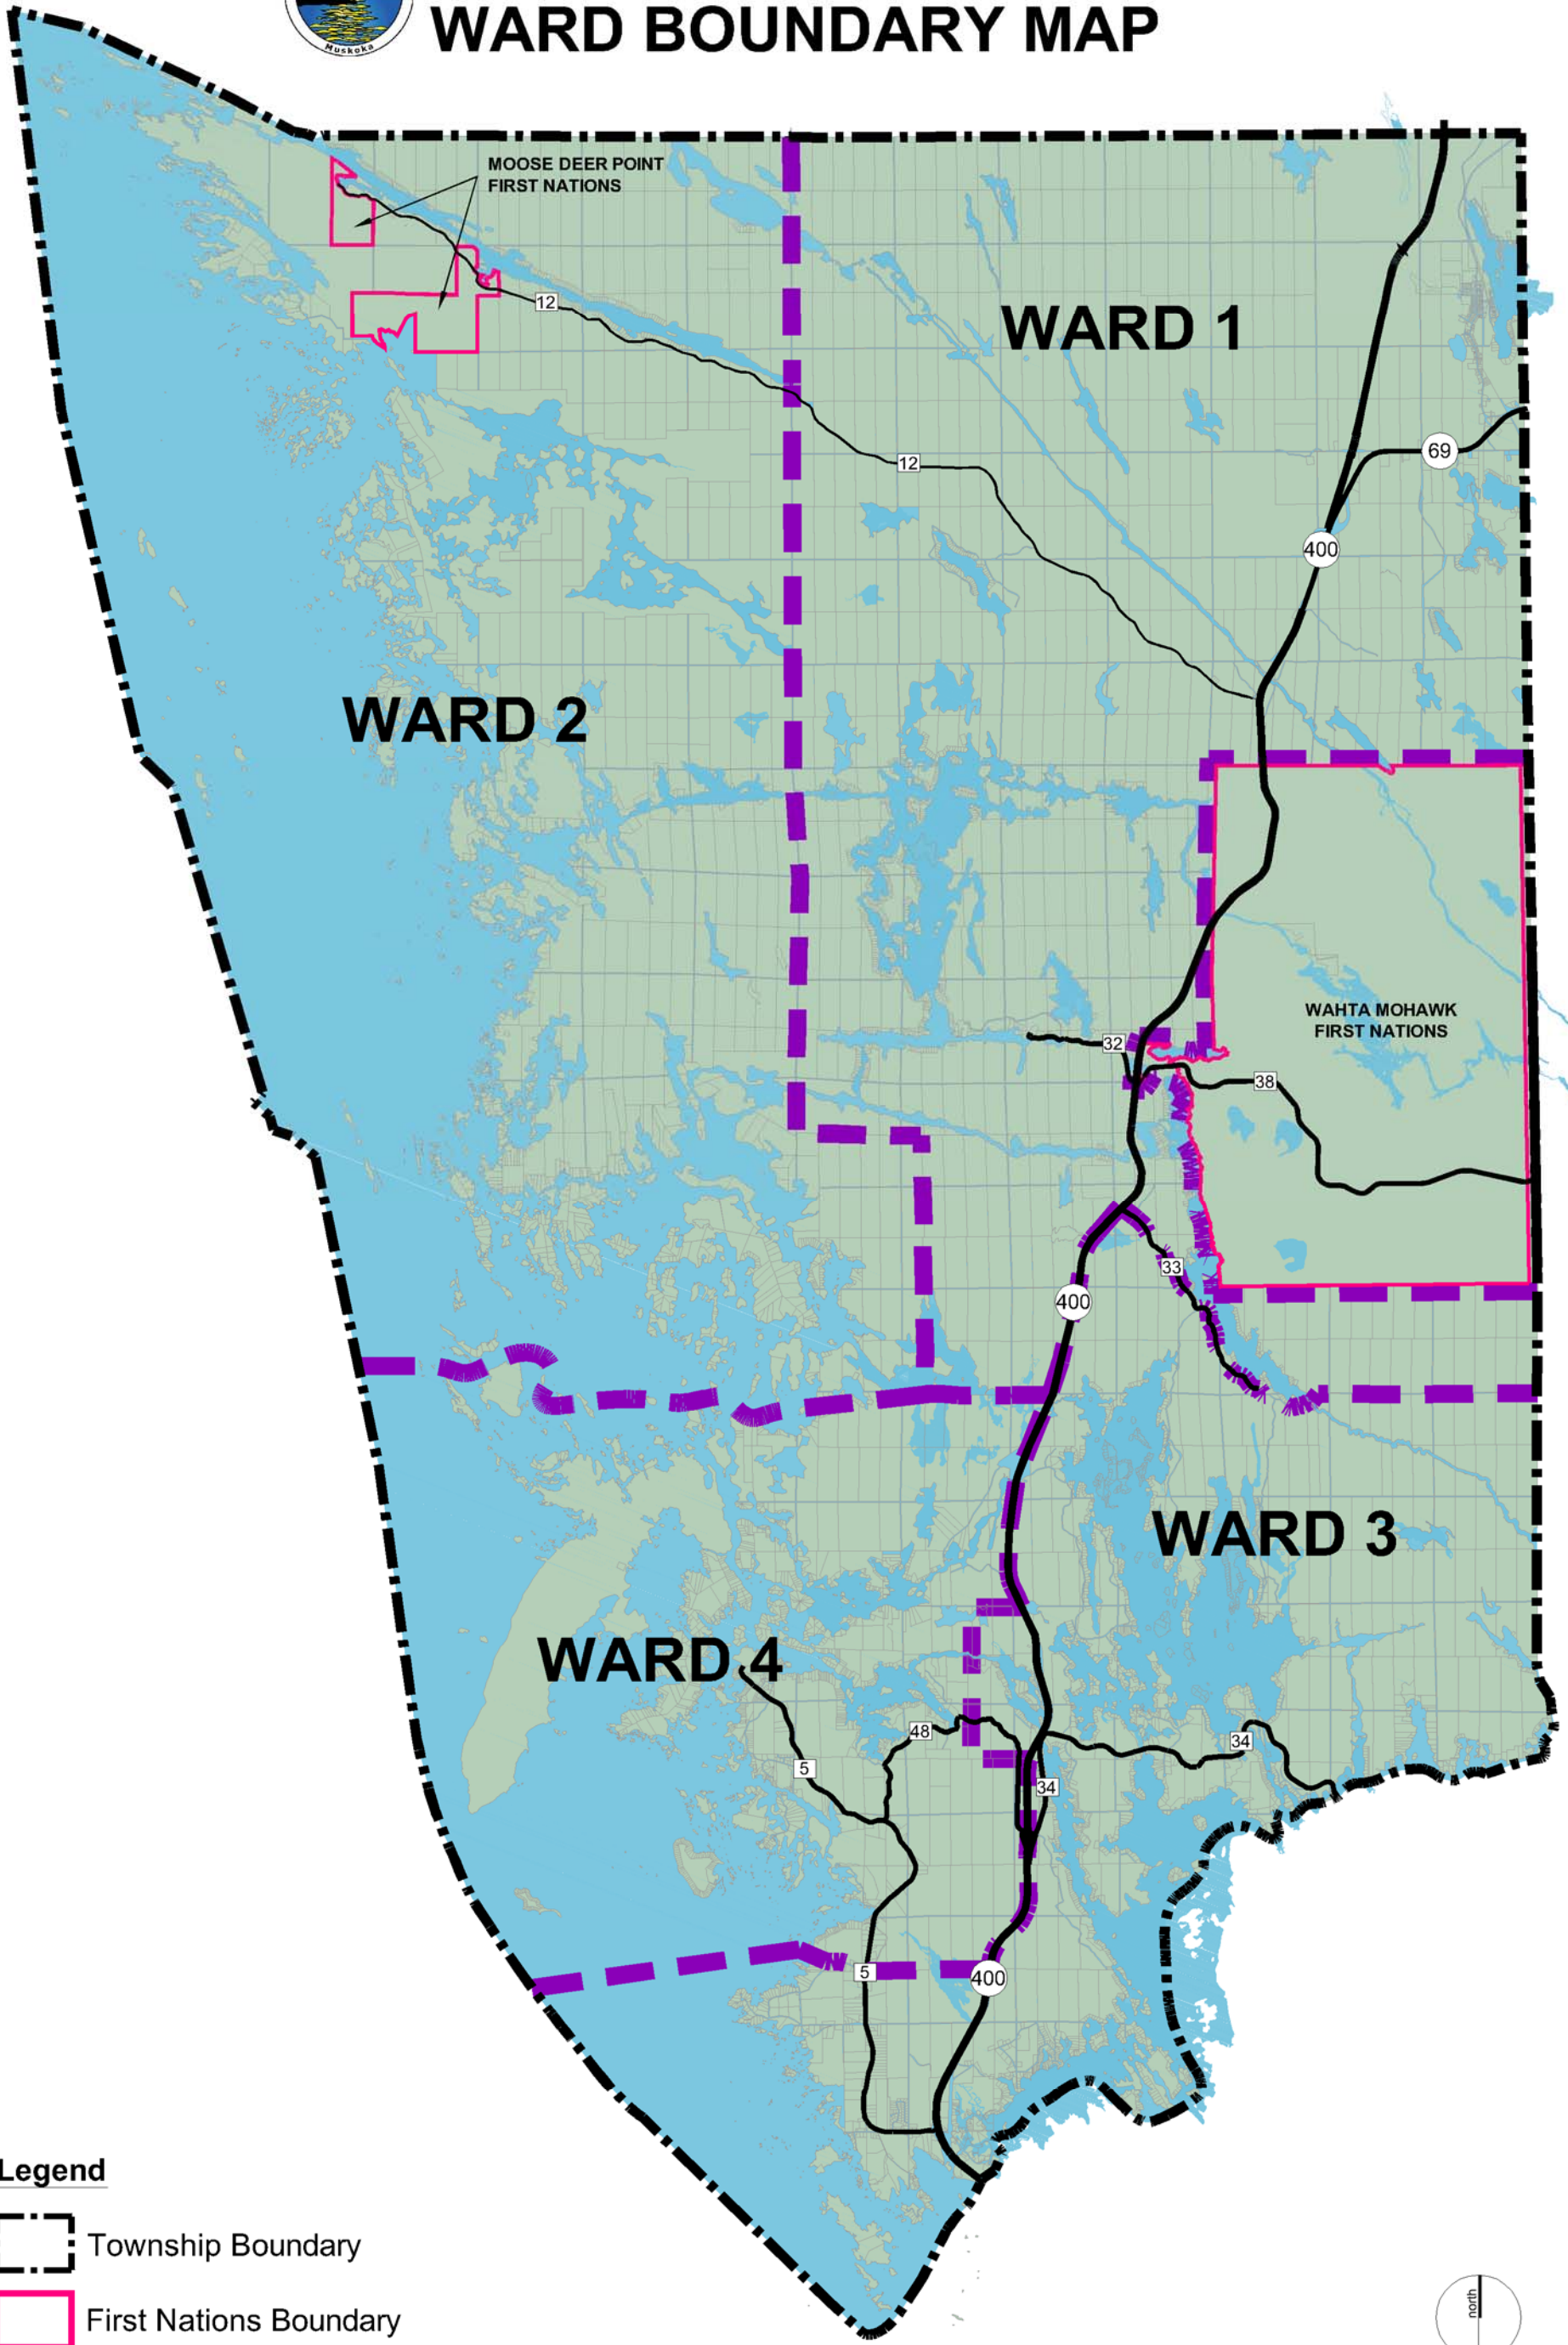

TOWNSHIP OF GEORGIAN BAY WARD BOUNDARY MAP

Legend

-  Township Boundary
-  First Nations Boundary
-  Ward Boundary